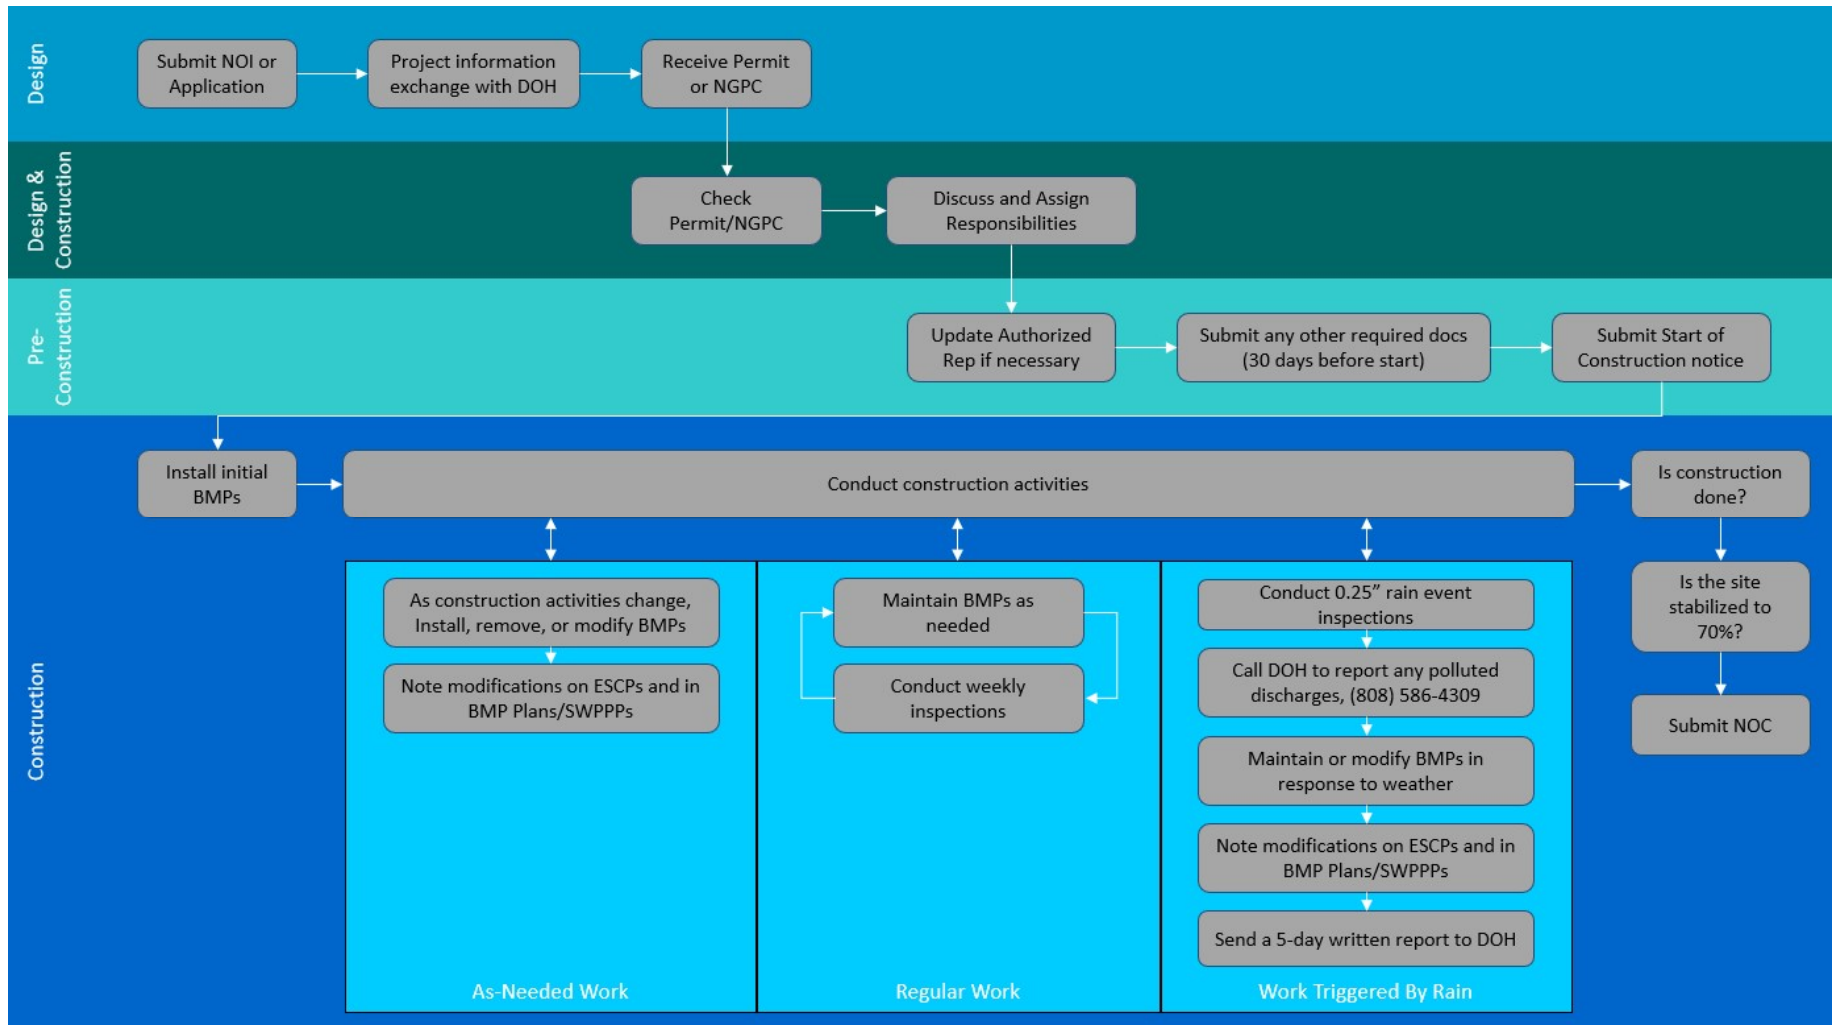

Flow Chart Including Notable NPDES Compliance Related Tasks for Construction

Note: This flow chart is meant to illustrate certain noteworthy NPDES compliance-related tasks affecting DDC and WEC construction personnel; it is not intended to capture all steps of the design and construction process.